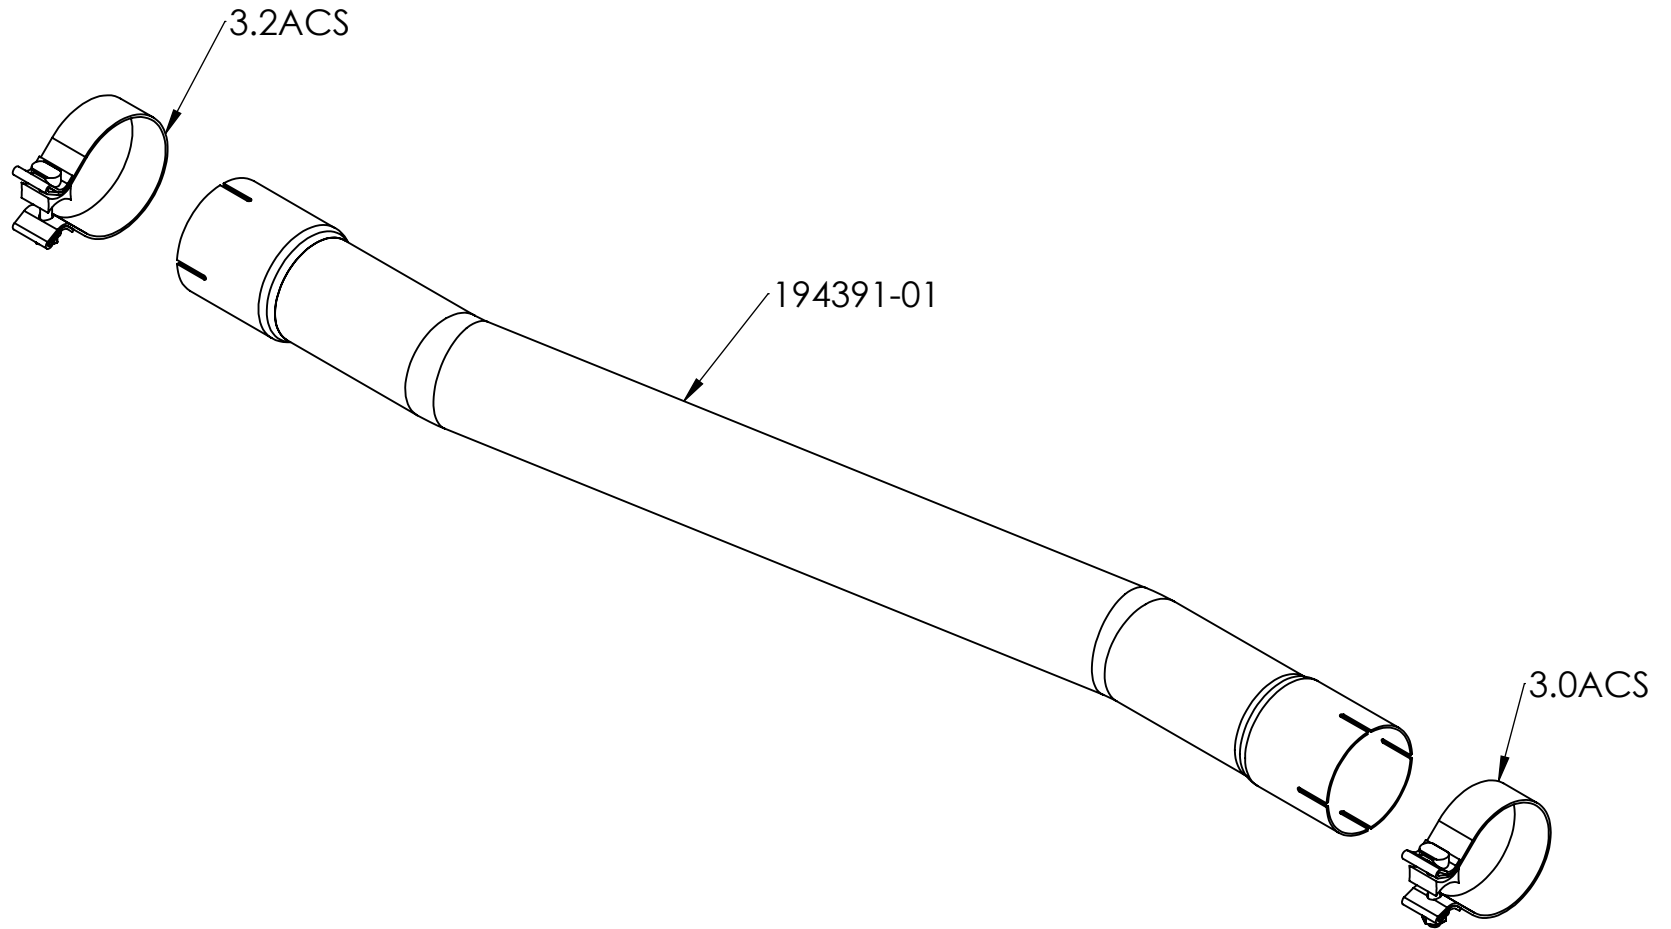

S5003409

2020-UP CHEV/GMC SILVERADO/SIERRA 1500, 6.2L -
WITH SINGLE EXHAUST VALVE - 3" MUFFLER BYPASS

FOR DOUBLE EXHAUST
VALVE USE S5002

ITEM NO.	PART NUMBER	DESCRIPTION	S5003409/QTY.
1	194391-01	PIPE, 3", MUFFLER BYPASS	1
2	3.2ACS	CLAMP, 3.2" BAND, STAINLESS STEEL	1
3	3.0ACS	CLAMP, 3.0", BAND, STAINLESS STEEL	1