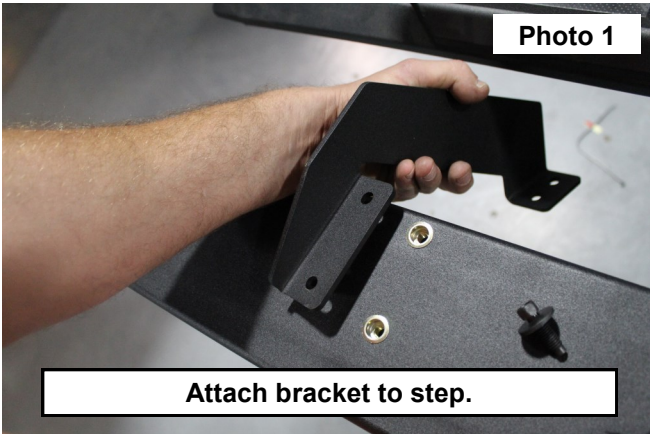

INSTALLATION INSTRUCTIONS

1. Flip step and using the 8mm x 28mm bolts and flat washers, loosely assemble the mount brackets to the step.
  Note: Middle and rear mount brackets are solid and pictured in Photo 1. Front mount brackets are divided and pictured in Photo 2.

2. When all brackets are mounted to step, align step to vehicle. **See Photo 3.**
3. Start 8mm x 35mm and flat washer in front mount location. Hang assembly onto bolt over slot in front mount bracket and loosely attach step to vehicle using remaining bolts beginning at the rear. **See Photo 4 and Photo 5.**