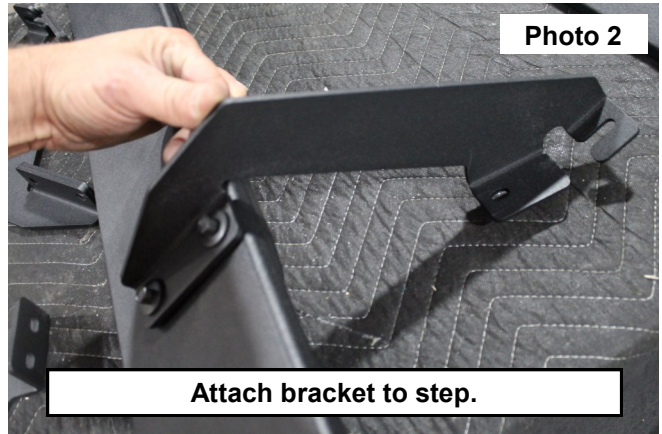

INSTALLATION INSTRUCTIONS

1. Flip step and using the 8mm x 28mm bolts and flat washers, loosely assemble the mount brackets to the step.
  Note: Middle and rear mount brackets are solid and pictured in Photo 1. Front mount brackets are divided and pictured in Photo 2.

2. When all brackets are mounted to step, align step to vehicle. **See Photo 3.**
3. Start 8mm x 35mm and flat washer in front mount location. Hang assembly onto bolt over slot in front mount bracket and loosely attach step to vehicle using remaining bolts beginning at the rear. **See Photo 4 and Photo 5.**