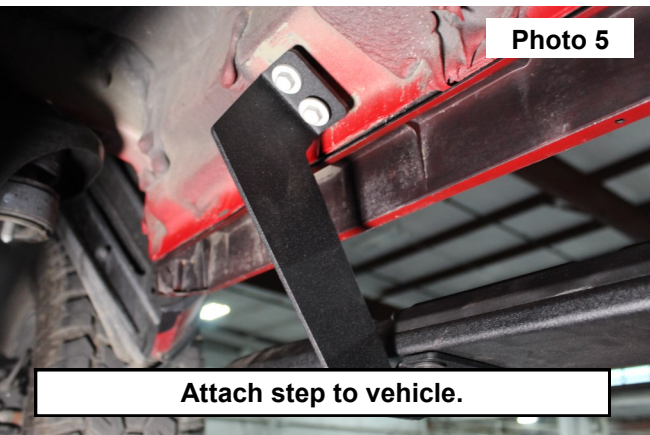

By purchasing any item sold by Rough Country, LLC, the buyer expressly warrants that he/she is in compliance with all applicable, State, and Local laws and regulations regarding the purchase, ownership, and use of the item. It shall be the buyer's responsibility to comply with all Federal, State and Local laws governing the sales of any items listed, illustrated or sold. The buyer expressly agrees to indemnify and hold harmless Rough Country, LLC for all claims resulting directly or indirectly from the purchase, ownership, or use of the items.