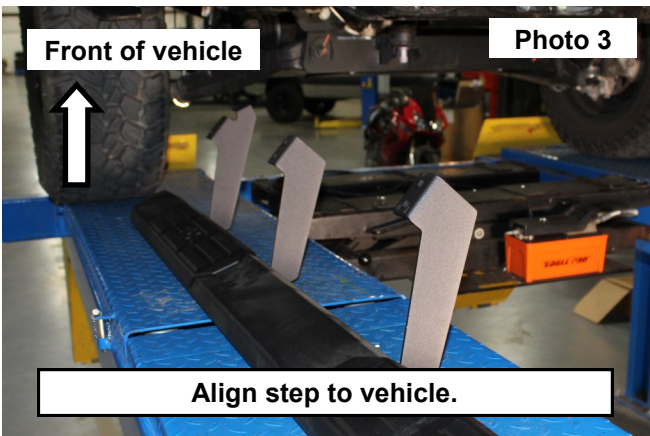

4. After assembly is attached to vehicle, using a 10mm socket, tighten all hardware. **See Photo 6.**