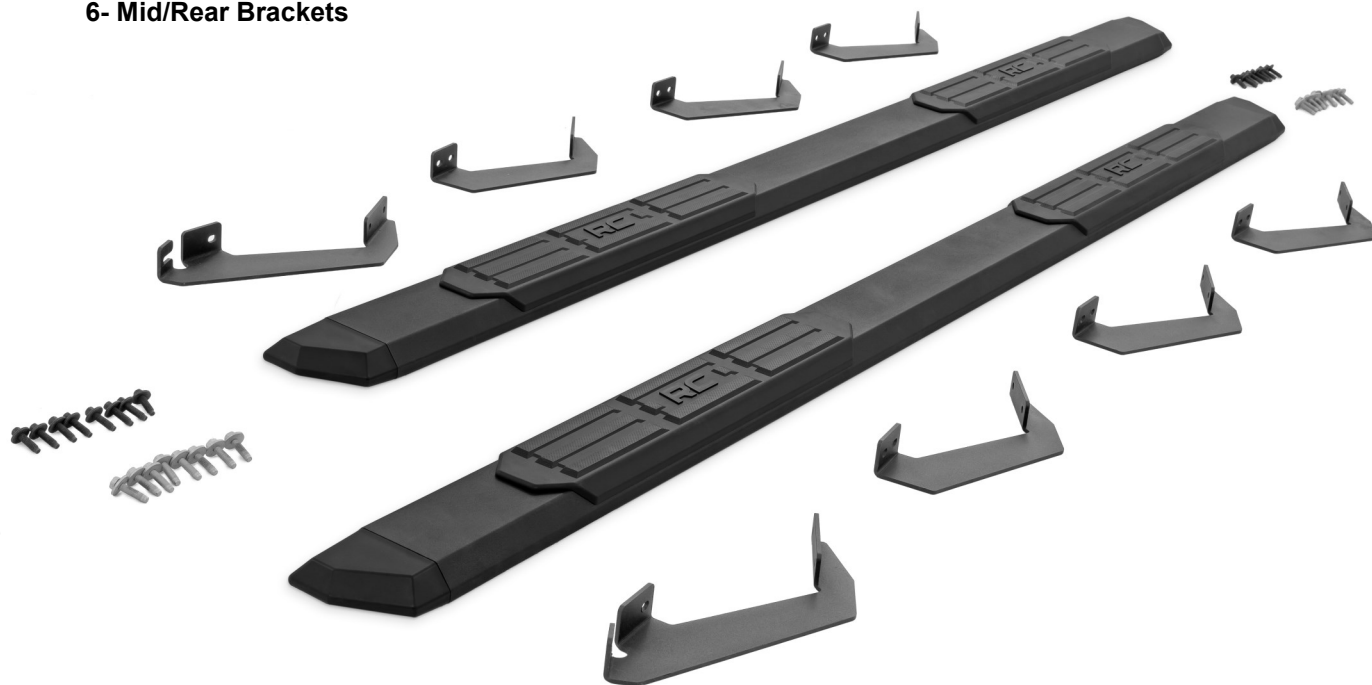

Kit Contents:

- 1- DR Step
- 1- PASS Step
- 2- Front Brackets
- 6- Mid/Rear Brackets

Tools Needed:

- 10mm wrench or socket

Hardware Included:

- 16- 8mm 1.25 x 28mm bolt
- 16- 8mm 1.25 x 35mm bolt

Torque Specs: