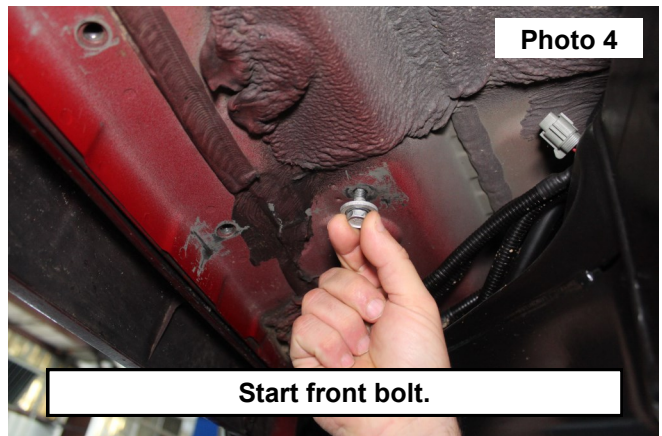

4. After assembly is attached to vehicle, using a 10mm socket, tighten all hardware. **See Photo 6.**

By purchasing any item sold by Rough Country, LLC, the buyer expressly warrants that he/she is in compliance with all applicable, State, and Local laws and regulations regarding the purchase, ownership, and use of the item. It shall be the buyer's responsibility to comply with all Federal, State and Local laws governing the sales of any items listed, illustrated or sold. The buyer expressly agrees to indemnify and hold harmless Rough Country, LLC for all claims resulting directly or indirectly from the purchase, ownership, or use of the items.